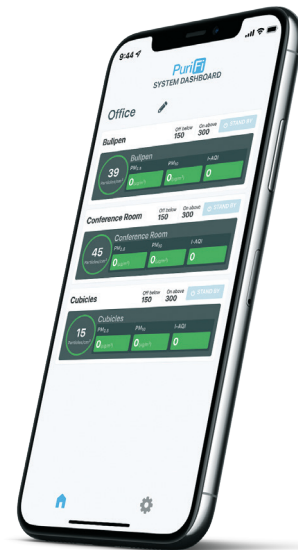

Manage and view your system's performance anytime, anywhere.

Mobile Analytics and Insights

Know your indoor air quality in real-time.

Download the PuriFi app to see your minute-by-minute indoor air quality and track your PuriFi air and surface purification system from any smartphone, tablet, or voice assistant device. In-room Sensors measure particulates down to 0.3 microns in size, including PM1, PM2.5, and PM10, reporting the results every 90 seconds. With the PuriFi app, you can view each Sensor installed and its particulate count in real-time.

When the Sensor detects particulate levels are too high based on user-determined thresholds, the PuriFi Generator immediately responds to changes with our patented Airborne Molecular Purification (AMP) technology. The app shows the system operating until the Sensor verifies the air is purified and within your target air quality level, confirming the system's performance.

The PuriFi app also averages PM2.5 and PM10 pollutant concentrations in the occupied spaces and calculates your instant indoor air quality index (I-AQI). Reference your indoor I-AQI in the app and compare it with your outdoor AQI accessible in the air quality data of most weather apps.

PuriFi

PuriFi Mobile Analytics and Insights Quick Facts

- Track your system from any smartphone, tablet, or voice assistant device
- View each Sensor installed and its particulate count in real-time
- Reference your instant indoor air quality index (I-AQI)
- See your user-determined thresholds and Generator response
- Download the app from the Apple Store or Google Play

PuriFi Airborne Molecular Purification (AMP) Technology

- A whole-building air and surface purification technology
- Neutralizes up to 99.99% of tested viruses, allergens, odors, and bacteria in occupied environments*
- Actively works with your central HVAC system
- Generates a high-volume blend of natural, long-life, molecular ions that continuously purify the air and surfaces in the occupied space
- Provides 24/7 control of your indoor environment

*To view complete test reports, visit: PuriFiLabs.com/test-reports. Actual results may vary based on environment and occupied space.

PuriFi The science of real-time air and surface purification.

PuriFi Labs
8901 E. Pima Center Pkwy
Suite 250
Scottsdale, AZ 85258

602 CLEAN AIR (1-602-253-2624)
PuriFiLabs.com
© 2022 PuriFi Labs